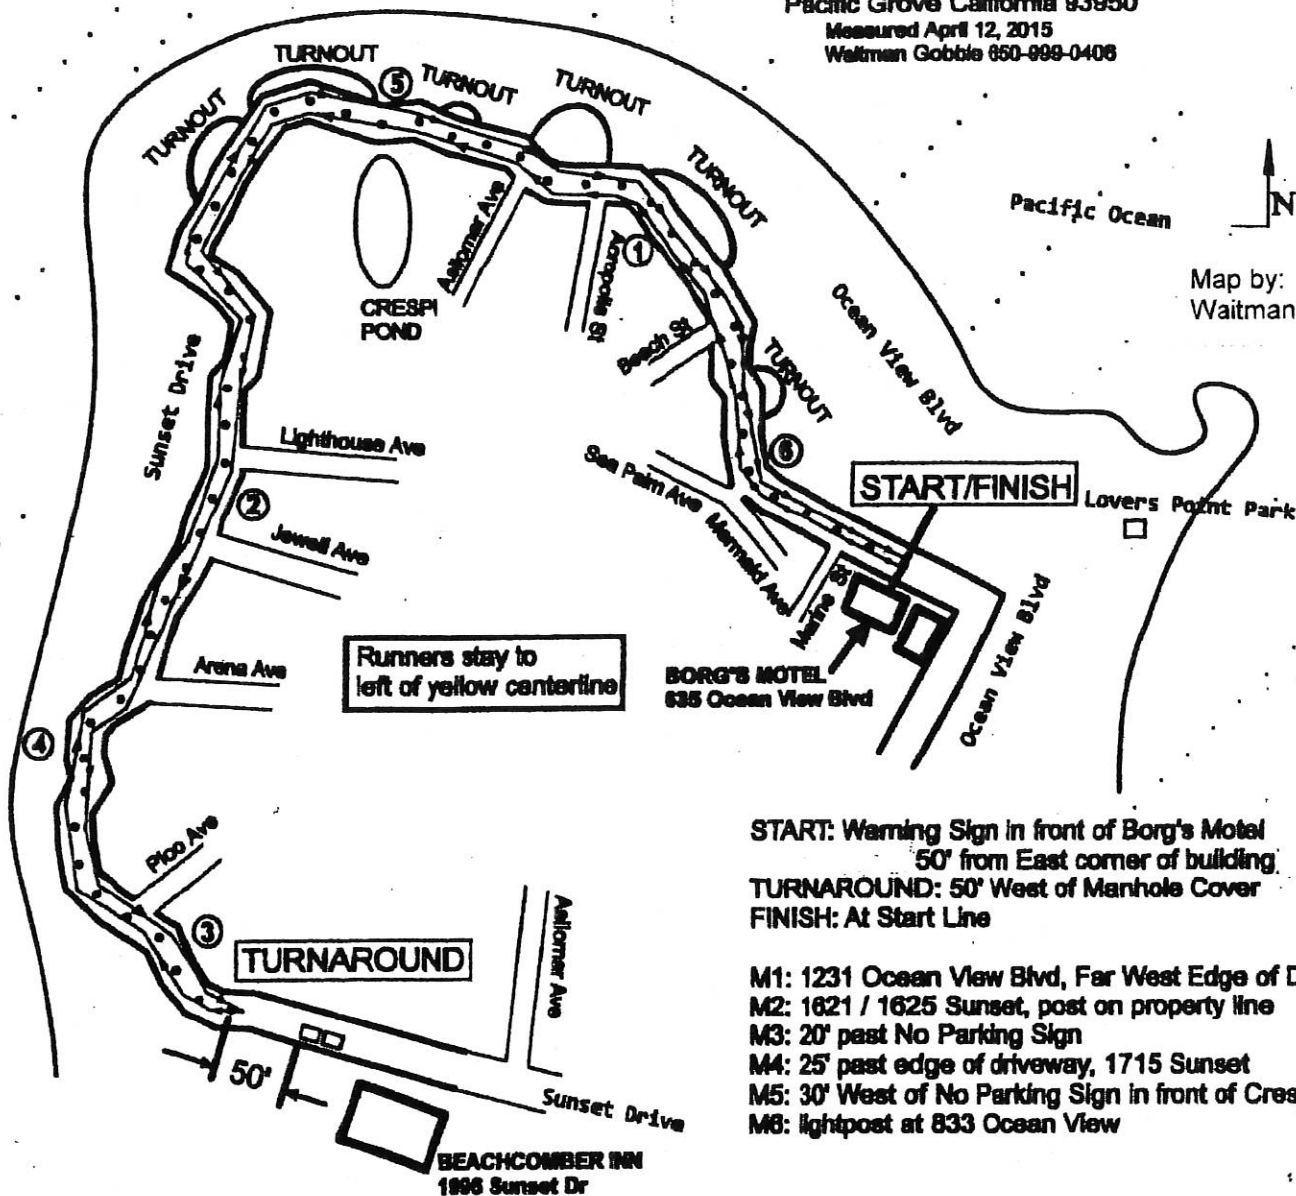

## Double Road Race 10K Leg

Pacific Grove California 93950  
 Measured April 12, 2015  
 Waitman Gobble 850-999-0408

**START:** Warning Sign in front of Borg's Motel  
 50' from East corner of building  
**TURNAROUND:** 50' West of Manhole Cover  
**FINISH:** At Start Line

- M1: 1231 Ocean View Blvd, Far West Edge of Driveway
- M2: 1621 / 1625 Sunset, post on property line
- M3: 20' past No Parking Sign
- M4: 25' past edge of driveway, 1715 Sunset
- M5: 30' West of No Parking Sign in front of Crespi Pond
- M8: lightpost at 833 Ocean View