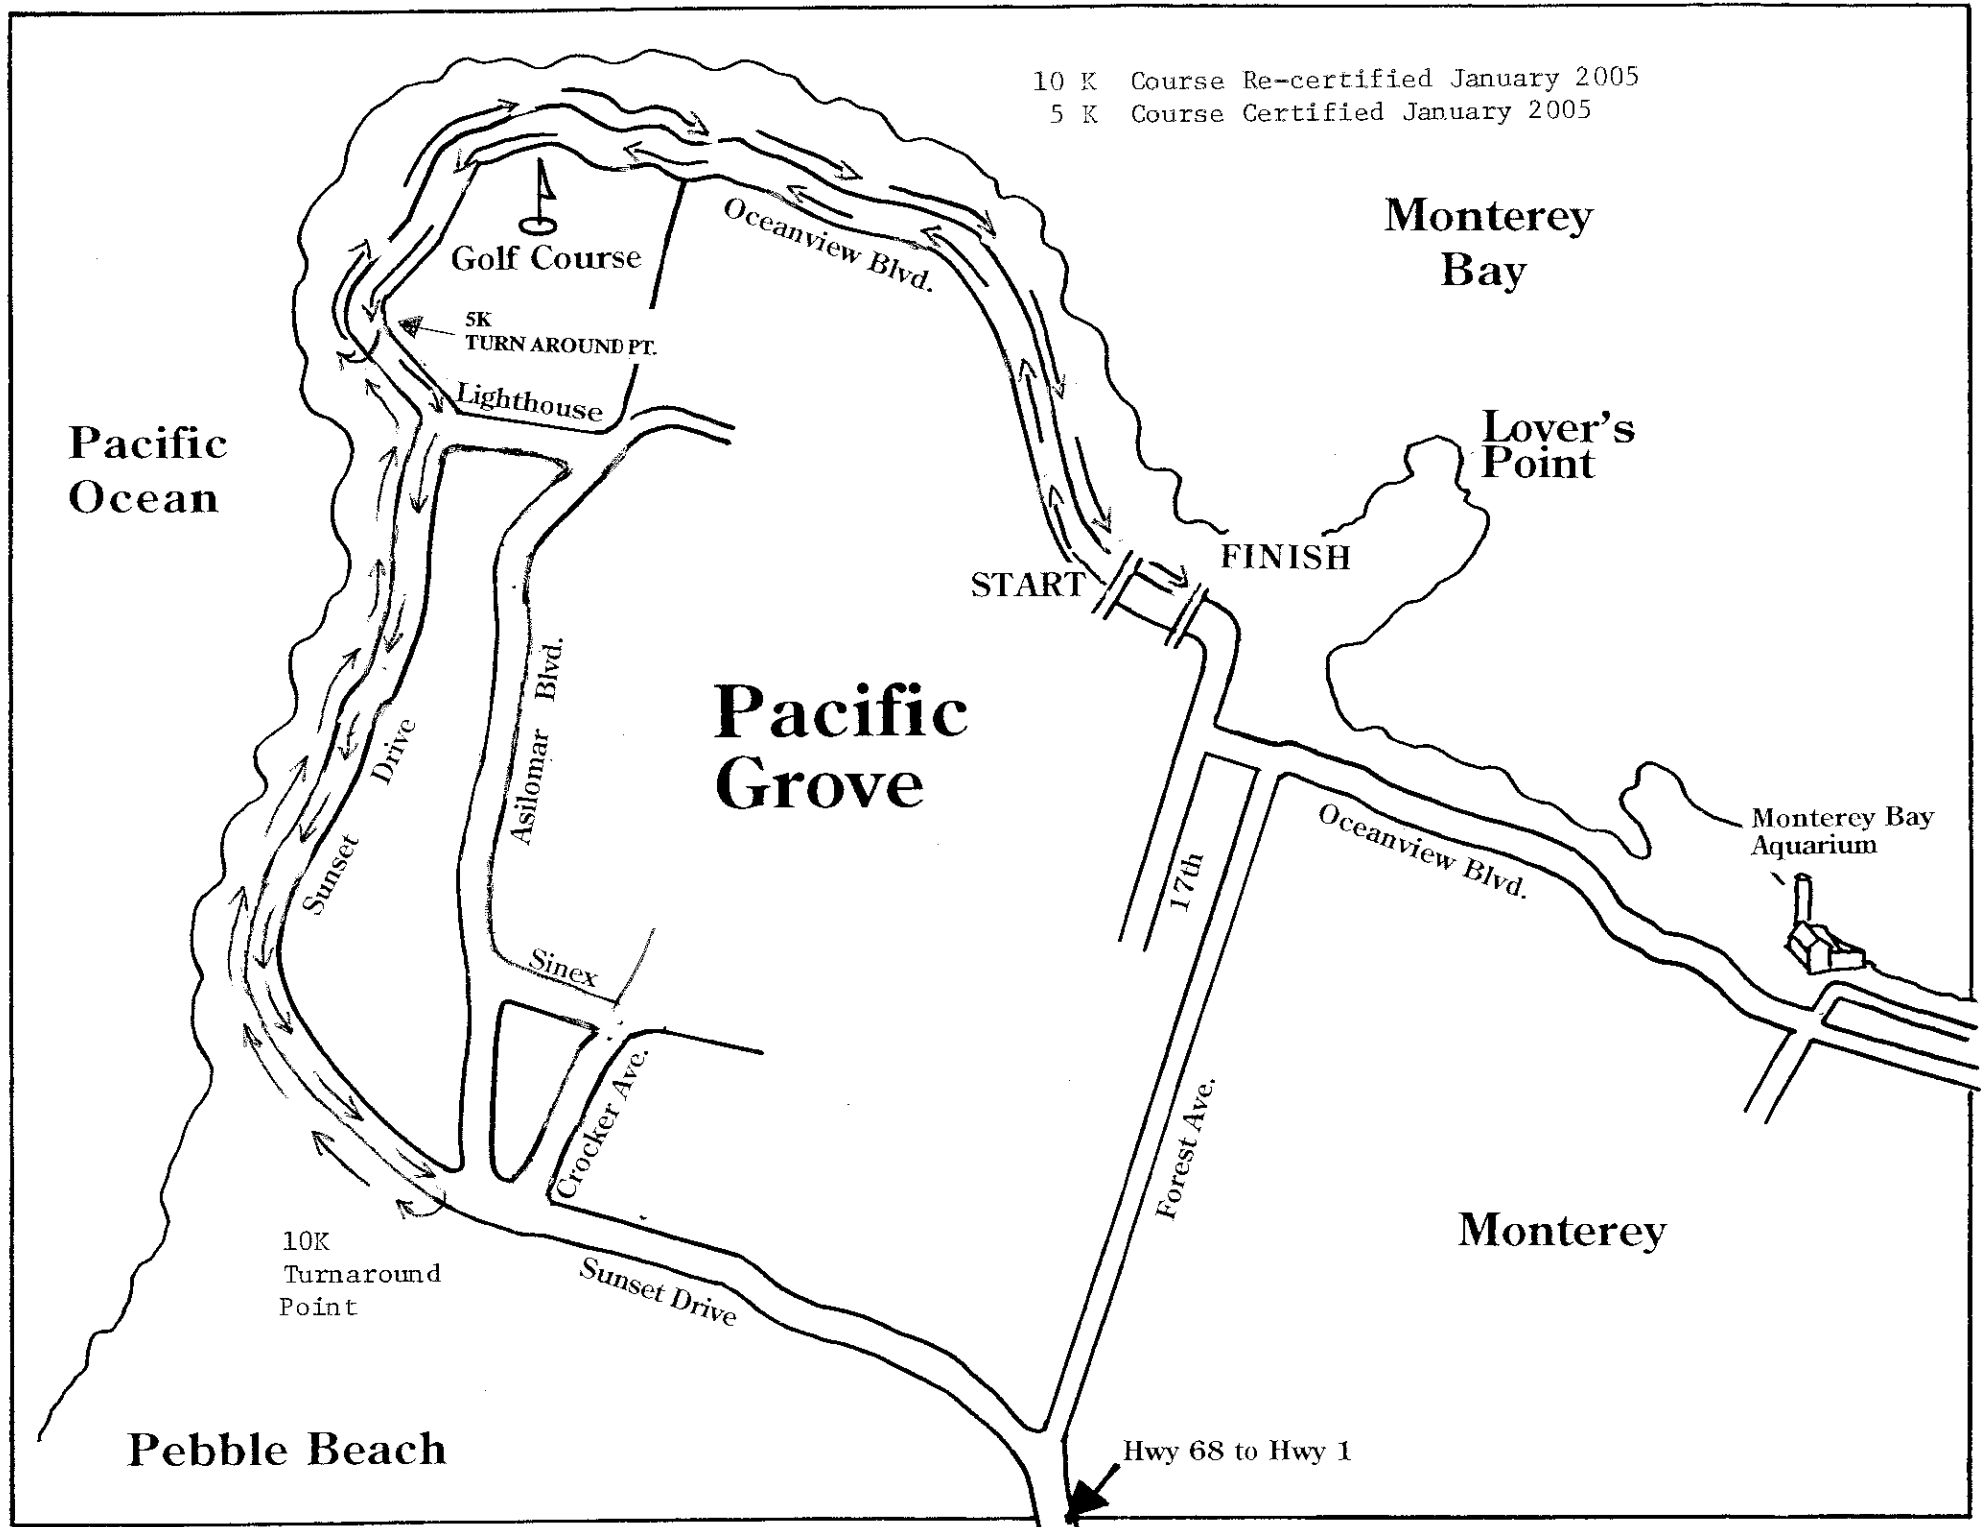

10 K Course Re-certified January 2005
5 K Course Certified January 2005

Monterey Bay

Lover's Point

Pacific Ocean

Pacific Grove

Monterey Bay Aquarium

Monterey

Pebble Beach

Hwy 68 to Hwy 1

Golf Course

5K TURN AROUND PT.

Lighthouse

START

FINISH

10K Turnaround Point

Oceanview Blvd.

Sunset Drive

Asilomar Blvd.

Sinex

Crocker Ave.

Sunset Drive

17th

Forest Ave.

Oceanview Blvd.